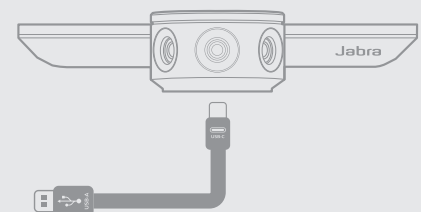

How to connect

Instant collaboration – just plug in

Jabra PanaCast is compatible with all leading video and audio conferencing solutions, and is designed to work straight out of the box, with plug-and-play technology that lets you collaborate with others instantly.